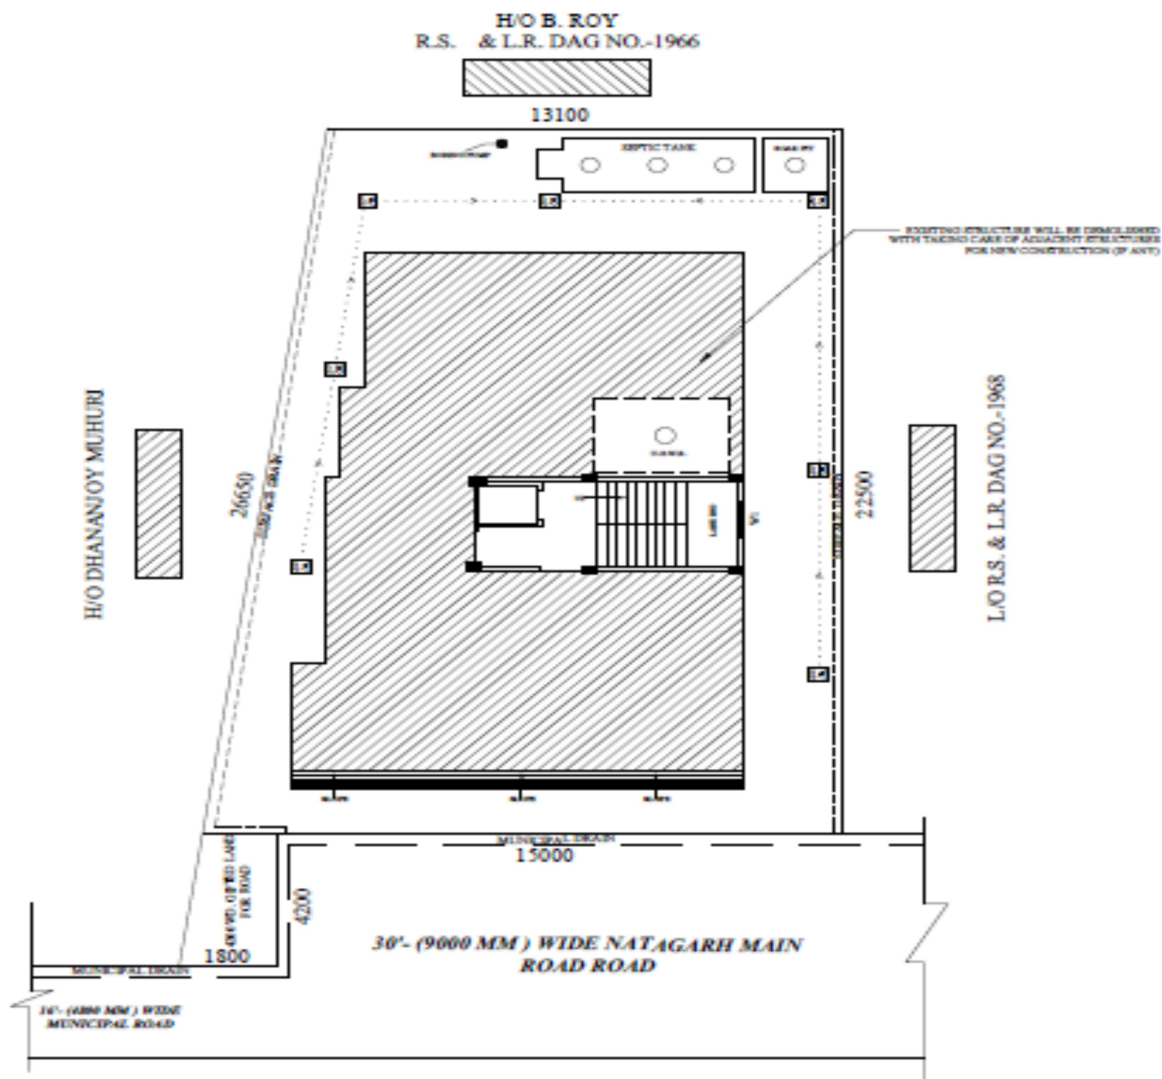

R K CONSTRUCTION

Building Materials Suppliers & Contractor

Address : Agarpara, Kolkata – 700109 , Mob : 8240276342

Ref No.

Date:

LOCATION MAP WITH LATITUDE AND LONGITUDE FOR THE PROJECT NAMED **SWEET HOME** at Municipal Holding No. 363, Natagarh Main Road, under Ward No. 33 of Panihati Municipality, R.S. & L.R. DAG NO.-1968, JL No. 15, Mouja-Natagarh, PS – Gholra, Dist: 24 Pgns (N), PIN – 700110, WB, India:

Latitude: 22.700130290051224,

Longitude: 88.39524549859023

R K CONSTRUCTION

Rajesh Kr. Shaw
Proprietor